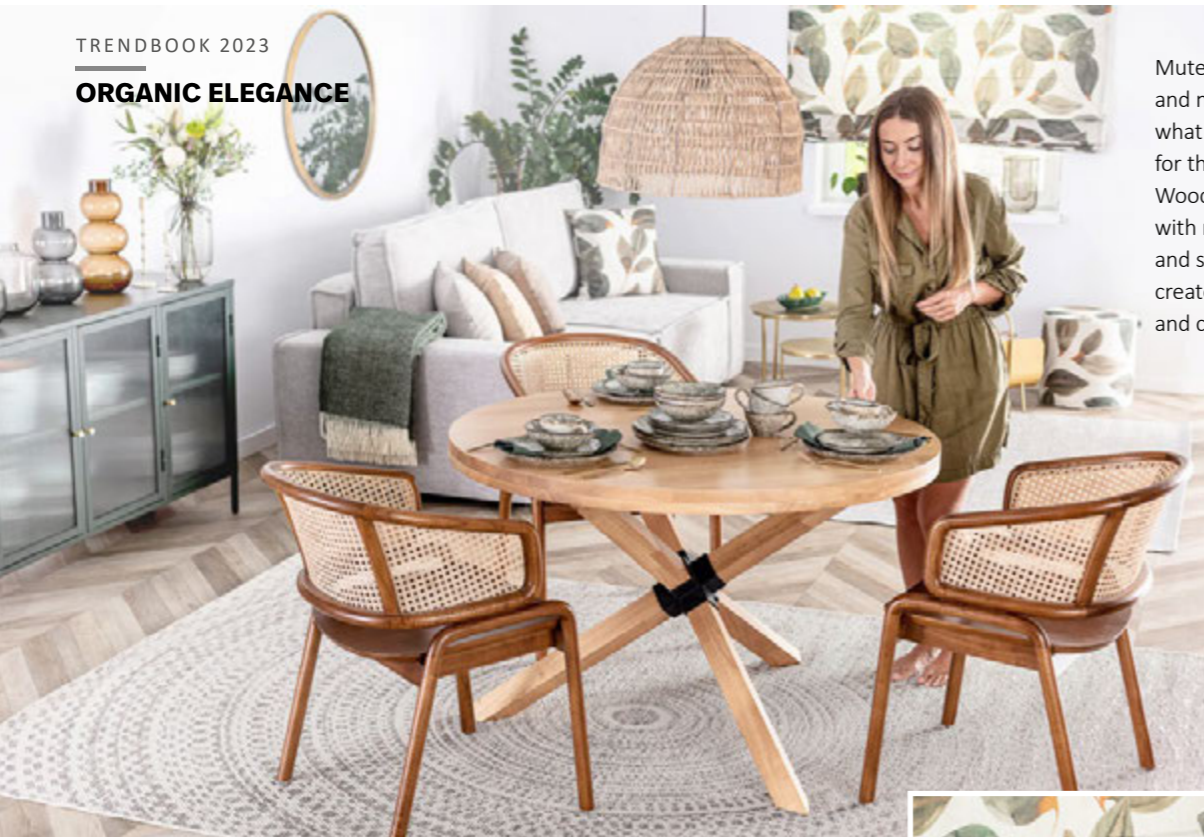

### SUBTLE AND GENTLE

Soft lines, rounded shapes and gentle curves give the interior a subtle touch. Will look fantastic as a finishing touch to living room furniture: sofas, coffee tables, chairs or armchairs.

### TIMELESS CLASSICS

Classic dark and exotic woods and vintage furniture will be particularly popular. Therefore, it is worth taking this trend into consideration when planning a redesign.

**ORGANIC ELEGANCE**