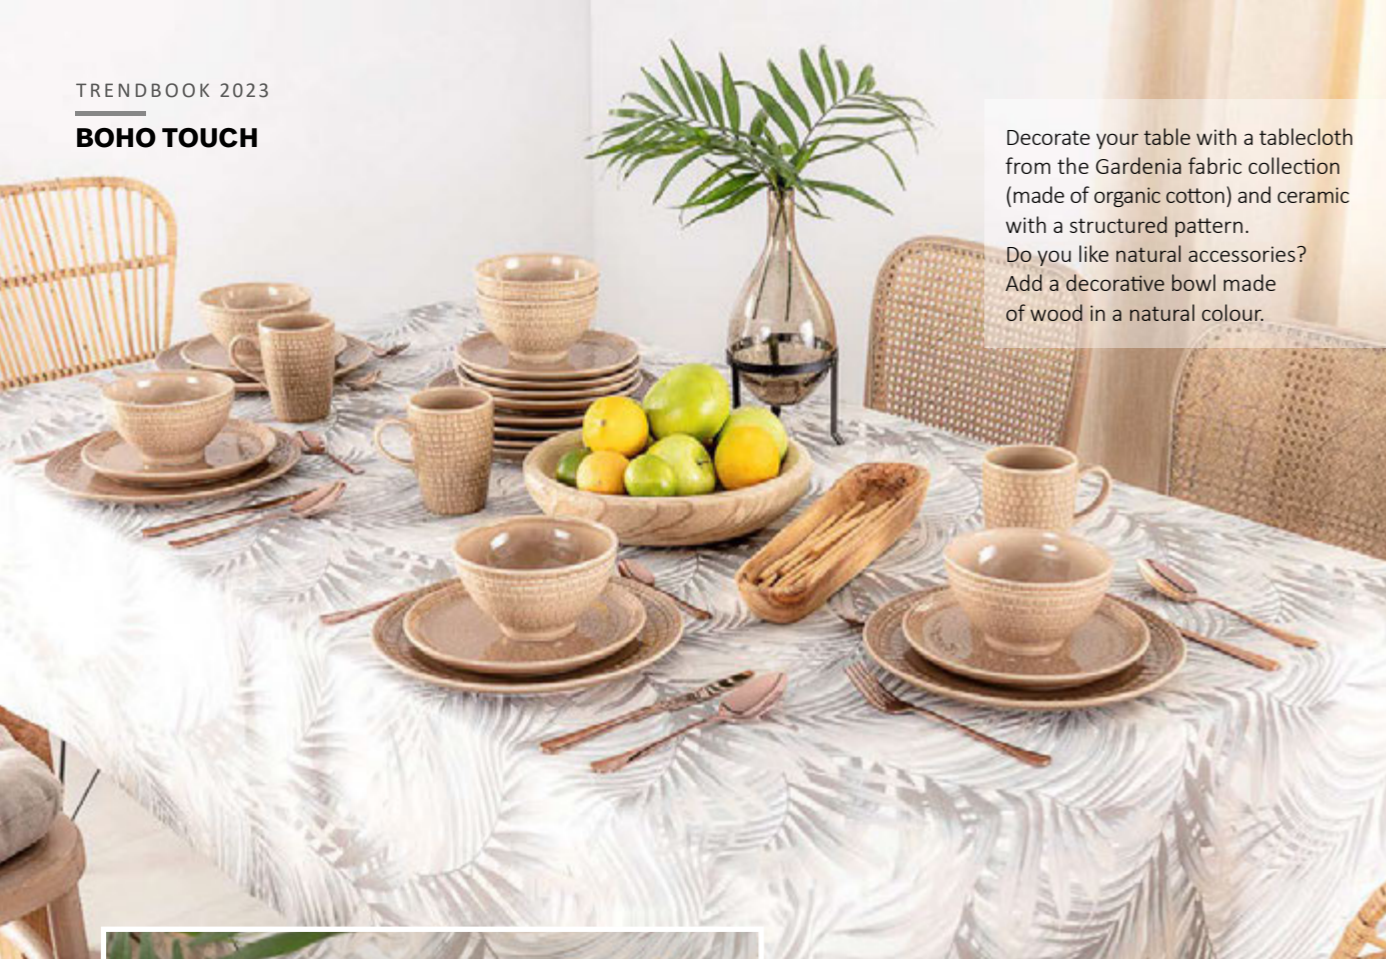

BOHO TOUCH

Decorate your table with a tablecloth from the Gardenia fabric collection (made of organic cotton) and ceramic with a structured pattern. Do you like natural accessories? Add a decorative bowl made of wood in a natural colour.